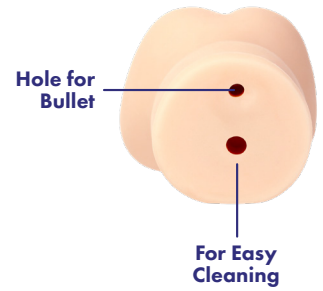

44005 Secretary Sasha

6.5 in. deep
Bonus PowerBullet®

6.5 in (165.1mm)

3 in (76.2 mm)

For Easy Cleaning

Hole for Bullet

- Soft Touch
- Realistic Texture
- Waterproof
- Easy to Clean

44006 Trainer Tamara

5.5 in. deep
Bonus PowerBullet®

5.5 in (139.7mm)

2.9 in (73.6 mm)

For Easy Cleaning

Hole for Bullet

- Soft Touch
- Realistic Texture
- Waterproof
- Easy to Clean

44007 Intern Ivana

5.5 in. deep
Bonus PowerBullet®

5.5 in (139.7mm)

2.71 in (70 mm)

- Soft Touch
- Realistic Texture
- Waterproof
- Easy to Clean

44008 Baker Becky

5 in. deep
Bonus PowerBullet®

5 in (139.7mm)

2.71 in (70 mm)

- Soft Touch
- Realistic Texture
- Waterproof
- Easy to Clean

44004 Lifeguard Lizzie

5.5 in. deep
Bonus PowerBullet®

5.5 in (139.7 mm)

2.71 in (70 mm)

Hole for Bullet

For Easy Cleaning

- Soft Touch
- Realistic Texture
- Waterproof
- Easy to Clean

20000 Absorb-O-Rod Drystick