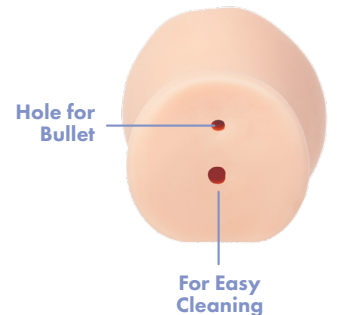

5.5 in. deep
Bonus PowerBullet®

5.5 in (139.7mm)

2.9 in (73.6 mm)

For Easy Cleaning

Hole for Bullet

- Soft Touch
- Realistic Texture
- Waterproof
- Easy to Clean

44007 Intern Ivana

5.5 in. deep
Bonus PowerBullet®

5.5 in (139.7mm)

2.71 in (70 mm)

- Soft Touch
- Realistic Texture
- Waterproof
- Easy to Clean

44008 Baker Becky

5 in. deep
Bonus PowerBullet®

5 in (139.7mm)

2.71 in (70 mm)

- Soft Touch
- Realistic Texture
- Waterproof
- Easy to Clean

44004 Lifeguard Lizzie

5.5 in. deep
Bonus PowerBullet®

5.5 in (139.7 mm)

2.71 in (70 mm)

Hole for Bullet

For Easy Cleaning

- Soft Touch
- Realistic Texture
- Waterproof
- Easy to Clean

20000 Absorb-O-Rod Drystick

6.125 in.

6.125 in (139.7mm)

0.25 in (6.35 mm)

- Absorbent
- Reusable
- Quick-Dry
- Universal

44011 Hannah's Handful

3.9 in. deep
Bonus PowerBullet®

Realistic Nipple

GRAB A HANDFUL OF HANNAH!