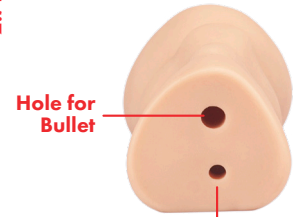

5.5 in. deep
Bonus PowerBullet®

5.5 in (139.7mm)

2.9 in (73.6 mm)

For Easy Cleaning

Hole for Bullet

- Soft Touch
- Realistic Texture
- Waterproof
- Easy to Clean

44007 Intern Ivana

5.5 in. deep
Bonus PowerBullet®

5.5 in (139.7mm)

2.71 in (70 mm)

- Soft Touch
- Realistic Texture
- Waterproof
- Easy to Clean

44008 Baker Becky

5 in. deep
Bonus PowerBullet®

5 in (139.7mm)

2.71 in (70 mm)

- Soft Touch
- Realistic Texture
- Waterproof
- Easy to Clean

44004 Lifeguard Lizzie

5.5 in. deep
Bonus PowerBullet®

5.5 in (139.7 mm)

2.71 in (70 mm)

Hole for Bullet

For Easy Cleaning

- Soft Touch
- Realistic Texture
- Waterproof
- Easy to Clean

20000 Absorb-O-Rod Drystick

6.125 in.

6.125 in (139.7mm)

0.25 in (6.35 mm)

- Absorbent
- Reusable
- Quick-Dry
- Universal

44011 Hannah's Handful

3.9 in. deep
Bonus PowerBullet®

Realistic Nipple

GRAB A HANDFUL OF HANNAH!